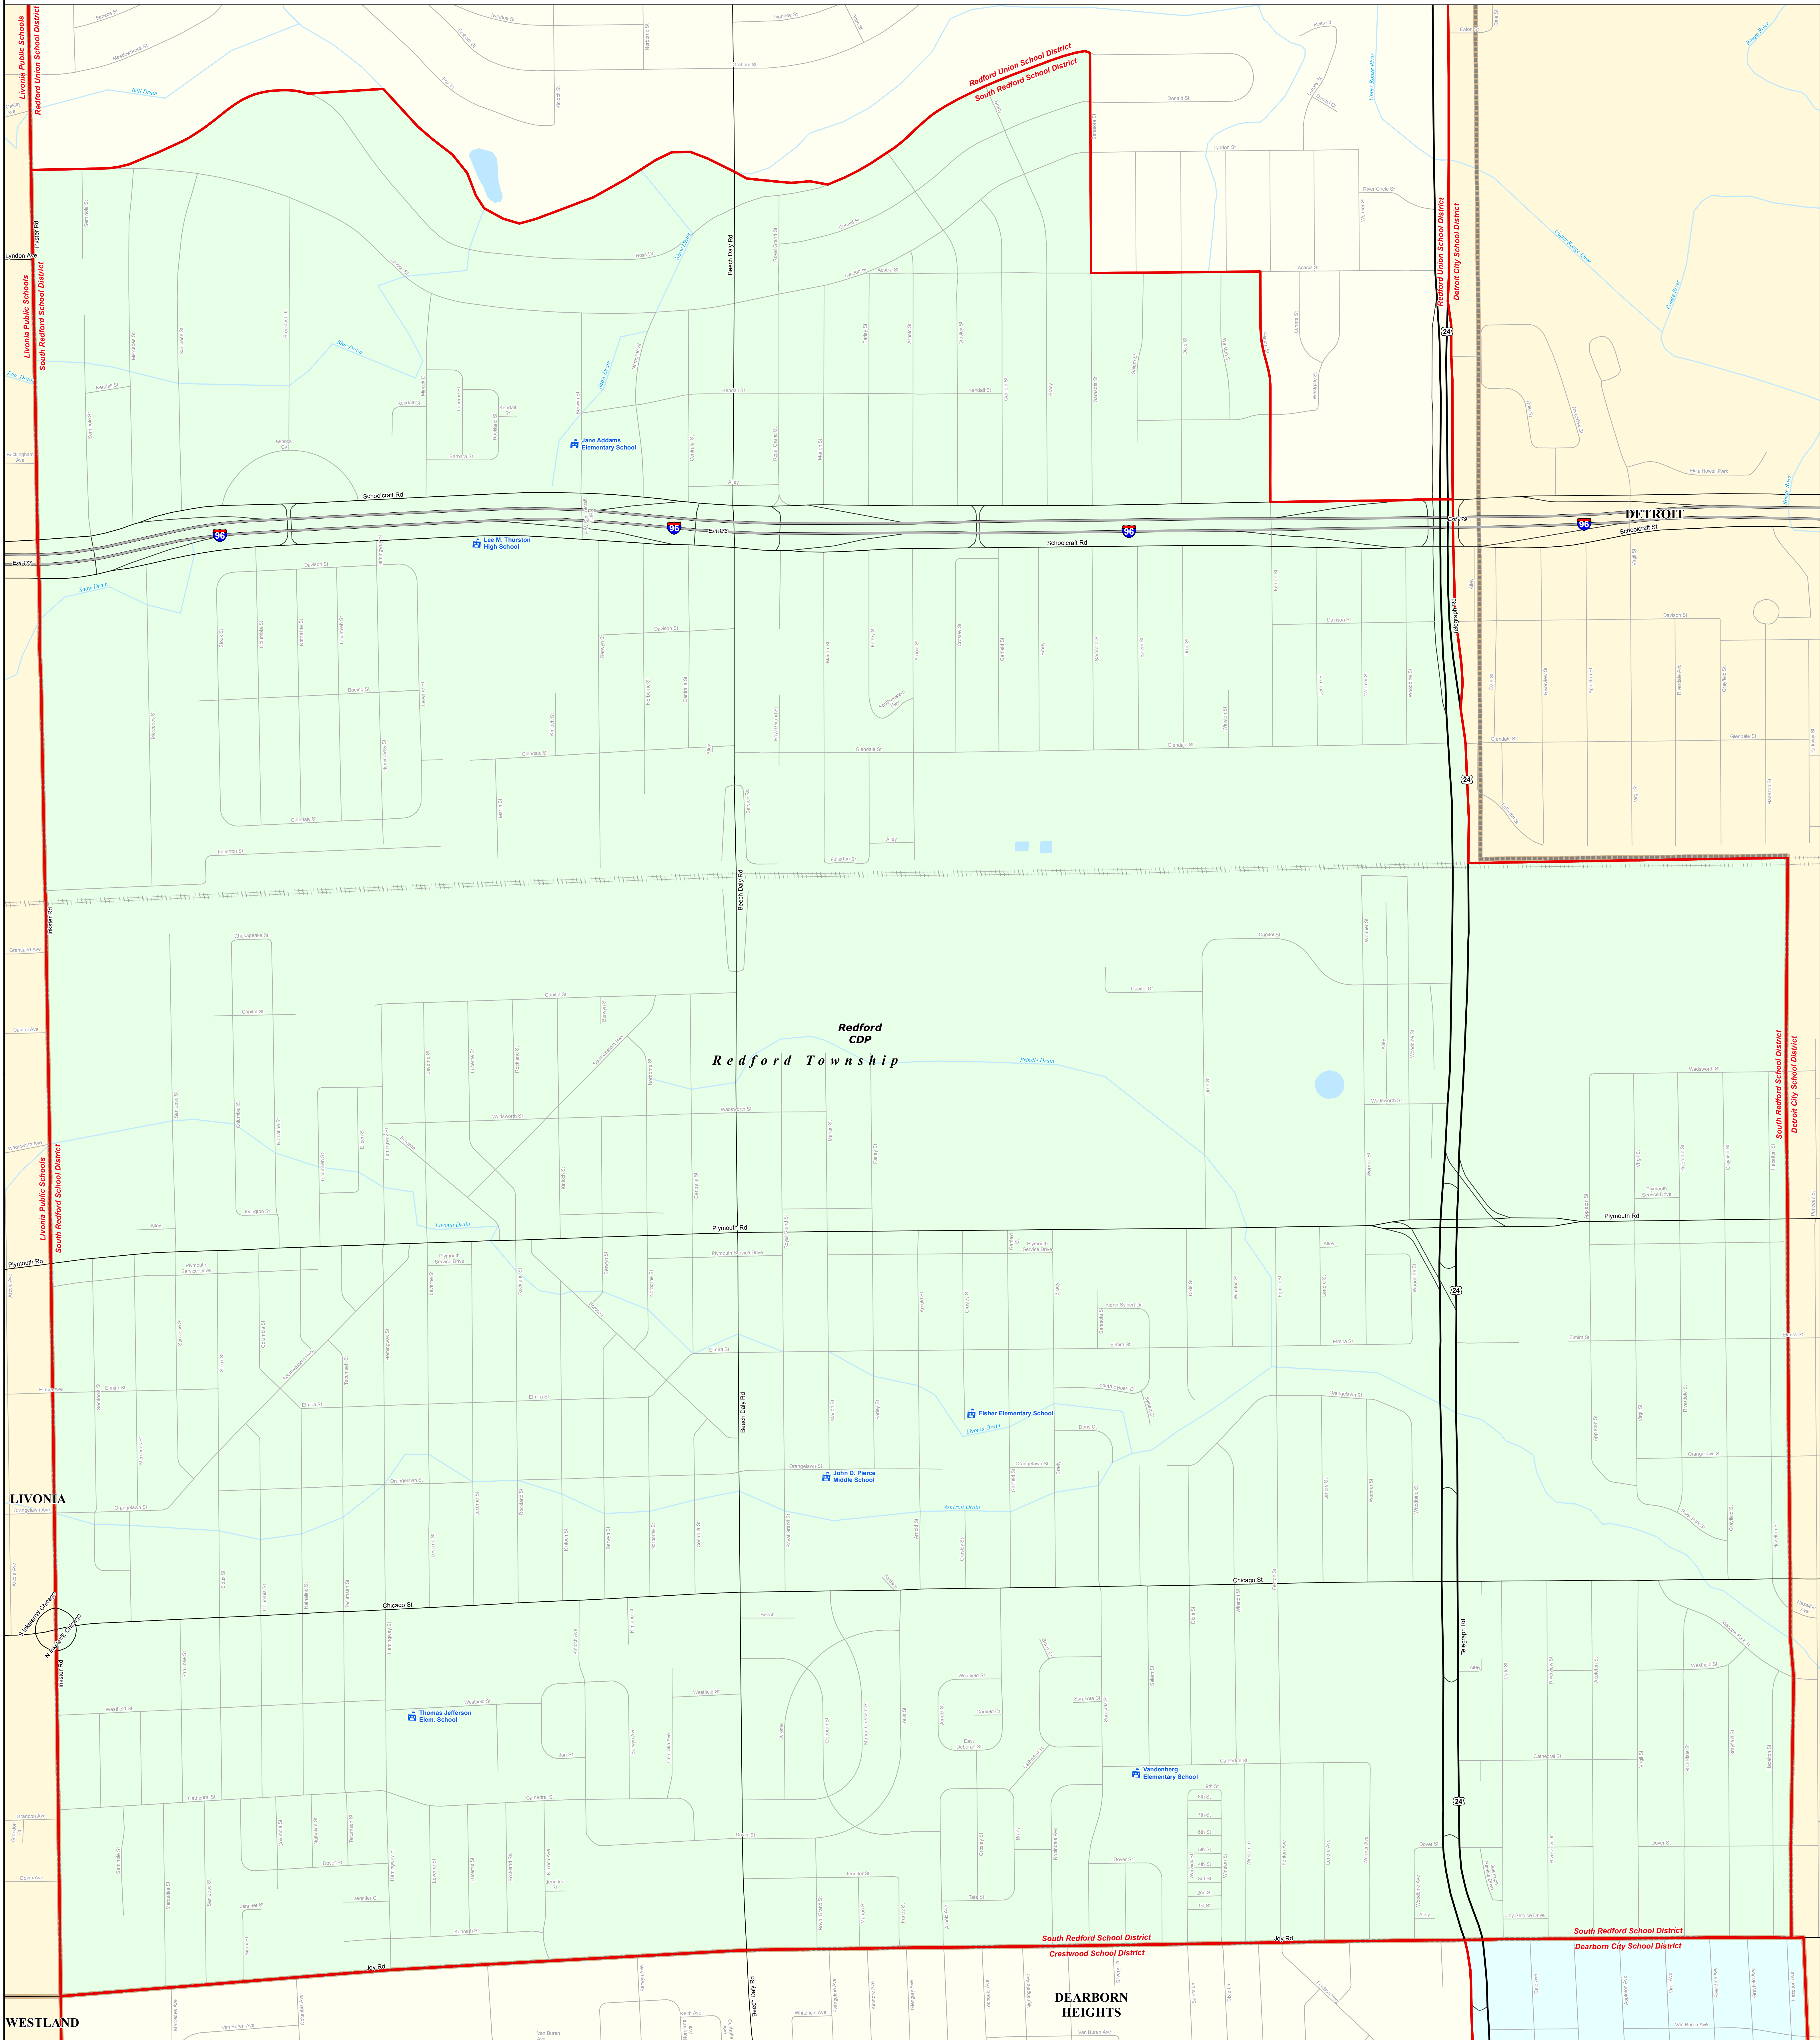

SOUTH REDFORD SCHOOL DISTRICT

Wayne RESA

11/14/13

Legend	
School District	School
County	Water Feature
City	River, Stream, or Drain
Township	Railroad
Village	Freeway
Census Designated Place	Primary Road
	Local Road